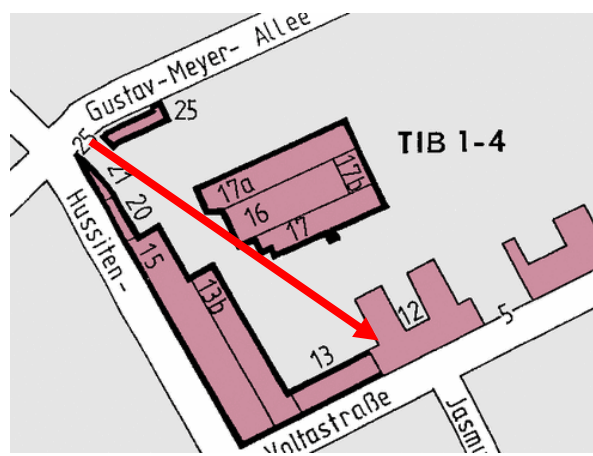

How to get to the Conference Venue

Joint International Meeting on **Viral Infections of the Liver and the Heart**, 17 – 18 January, 2024, Berlin, Germany

Direct link google maps:

[google maps link to the Venue](#)

Venue Address: Cantinerie
Gustav-Meyer-Allee 25
13355 Berlin
<https://yuna-berlin.de/>

Parking lot information

To enter the site premises by car, you must take a ticket at the barrier. Please inform us to get a reduced parking fee.

Suppliers and exhibitors can park free of charge for set-up and dismantling times.

Route description from Gustav-Meyer-Allee 25 to the site premises:

Public transportation: **S-Bahn station Humboldthain** or **Subway station Schwartzkopfstr. or Voltastraße**

Parking is possible outside the campus for a fee

The Cantinerie is located in building 12:

View on the site premises: