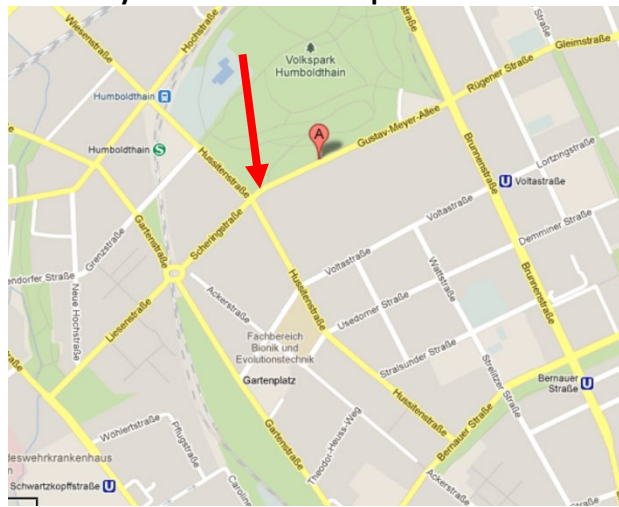

# How to get to the Conference Venue

Joint International Meeting on **Viral Infections of the Liver and the Heart**, 17 – 18 January, 2024, Berlin, Germany

Direct link google maps:

[google maps link to the Venue](#)

**Venue Address: Cantinerie**  
Gustav-Meyer-Allee 25  
13355 Berlin  
<https://yuna-berlin.de/>

Route description from Gustav-Meyer-Allee 25 to the site premises:

Public transportation: **S-Bahn station Humboldthain** or **Subway station Schwartzkopfstr. or Voltastraße**

Parking is possible outside the campus for a fee

The Cantinerie is located in building 12:

View on the site premises: